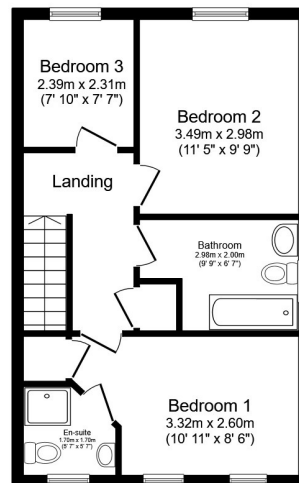

**Bed Room(s)**

**Bath Room(s)**

**Living Room(s)**

## FLOOR PLAN

Illustrations are for identification purposes only and are not to scale. All measurements are a maximum and include wardrobes and bay windows where applicable.

**Ground Floor**

**First Floor**

Total floor area 88.5 m<sup>2</sup> (953 sq.ft.) approx

This floor plan is for illustrative purposes only. It is not drawn to scale. Any measurements, floor areas (including any total floor area), openings and orientation are approximate. No details are guaranteed, they cannot be relied upon for any purpose and they do not form part of any agreement. No liability is taken for any error, omission or misstatement. A party must rely upon its own inspection(s). Powered by [www.focalagent.com](http://www.focalagent.com)

## EPC GRAPH

Illustrations are for identification purposes only and are not to scale. All measurements are a maximum and include wardrobes and bay windows where applicable.

Score	Energy rating	Current	Potential
92+	A		
81-91	B		90 B
69-80	C	74 C	
55-68	D		
39-54	E		
21-38	F		
1-20	G		