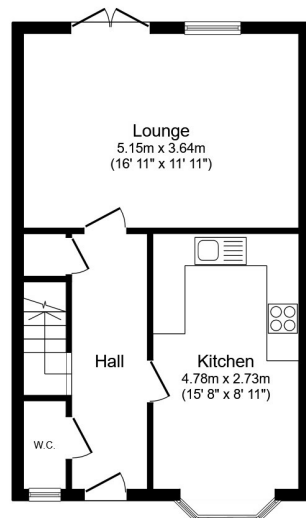

**Bed Room(s)**

**Bath Room(s)**

**Living Room(s)**

## FLOOR PLAN

Illustrations are for identification purposes only and are not to scale. All measurements are a maximum and include wardrobes and bay windows where applicable.

**Ground Floor**

**First Floor**

Total floor area 88.5 m<sup>2</sup> (953 sq.ft.) approx

This floor plan is for illustrative purposes only. It is not drawn to scale. Any measurements, floor areas (including any total floor area), openings and orientation are approximate. No details are guaranteed, they cannot be relied upon for any purpose and they do not form part of any agreement. No liability is taken for any error, omission or misstatement. A party must rely upon its own inspection(s). Powered by [www.focalagent.com](http://www.focalagent.com)

## EPC GRAPH

Illustrations are for identification purposes only and are not to scale. All measurements are a maximum and include wardrobes and bay windows where applicable.

Score	Energy rating	Current	Potential
92+	A		
81-91	B		90 B
69-80	C	74 C	
55-68	D		
39-54	E		
21-38	F		
1-20	G		