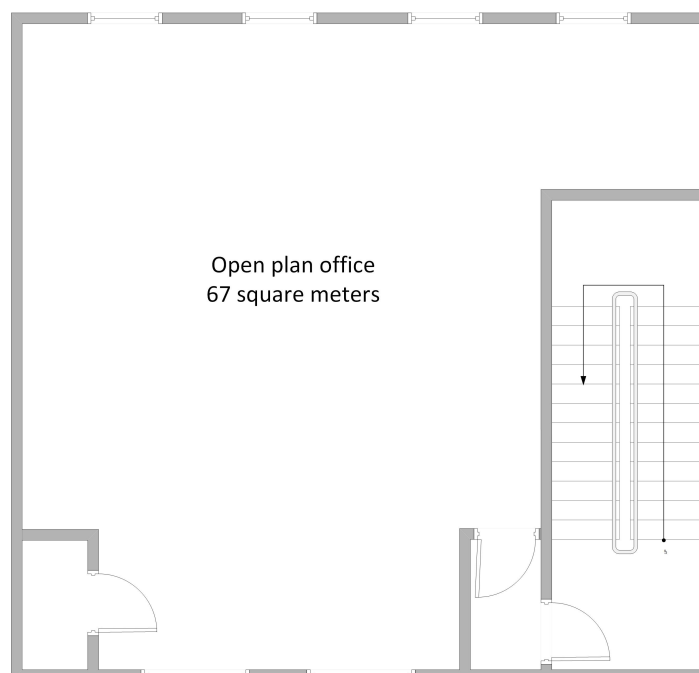

Office In Esther Road , Leyton, E11 1JB

£995 Monthly

SHORT DESCRIPTION

Property Ref: 13290 Secure open plan office space on 1st floor. Measuring 720sq ft / 67 sqm in a modern office building. Located on Esther Road, and within walking distance of Leytonstone Tube Station. These offices are available to rent immediately with flexible lease terms. Large windows all around allowing lots of natural light, fully carpeted, suspended ceilings and gas central heating. Main doors leading into reception / lobby area with communal kitchen and W/C facilities located on the ground floor. Stairwell leading up to 1st and 2nd floor offices. Externally to the front there is space for secure bicycle storage and road side permit parking. Available on a full repairing and insuring lease at the following rents: 1st floor office (720 sq ft / 67sqm) £995.00pcm Business rates rateable value £9,600.00 (100% discount available via small business rates relief).....

Bed Room(s)

Bath Room(s)

Living Room(s)

FLOOR PLAN

Illustrations are for identification purposes only and are not to scale.
All measurements are a maximum and include wardrobes and bay windows where applicable.

Office Floorplan
35-37 Esther Road

EPC GRAPH

Illustrations are for identification purposes only and are not to scale.
All measurements are a maximum and include wardrobes and bay windows where applicable.