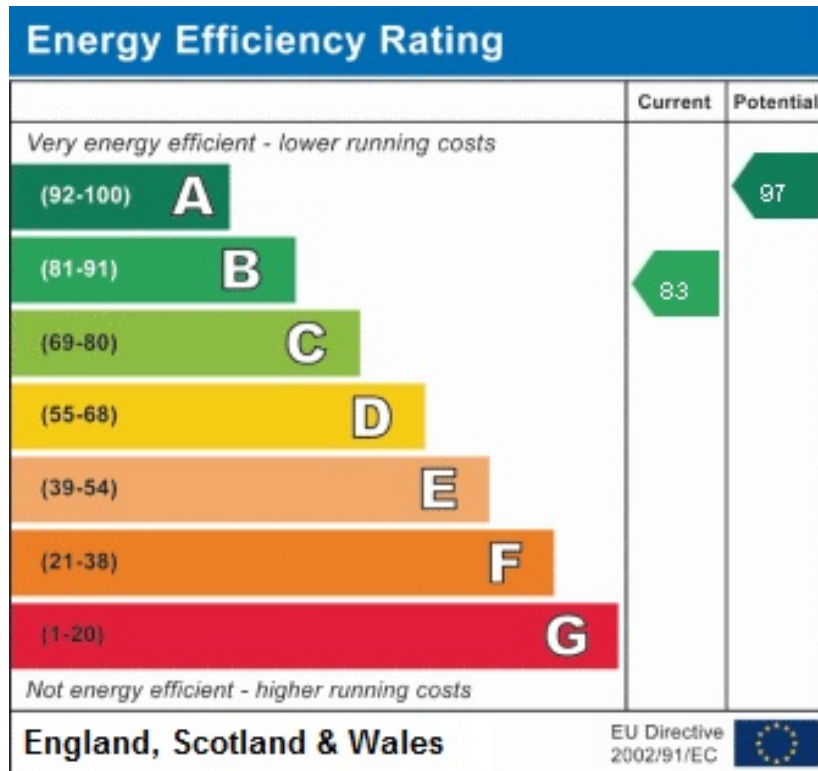

Disclaimer: The information displayed about this property comprises a property advertisement. 99home.co.uk (/) will not make no warranty for the accuracy or completeness of the advertisement or any linked or associated information, and 99home has no control over the content. This property advertisement does not constitute property particulars, the property may offer to tenants in same condition as they have seen on time of the viewing. The information is provided and maintained by 99home.co.uk (/)